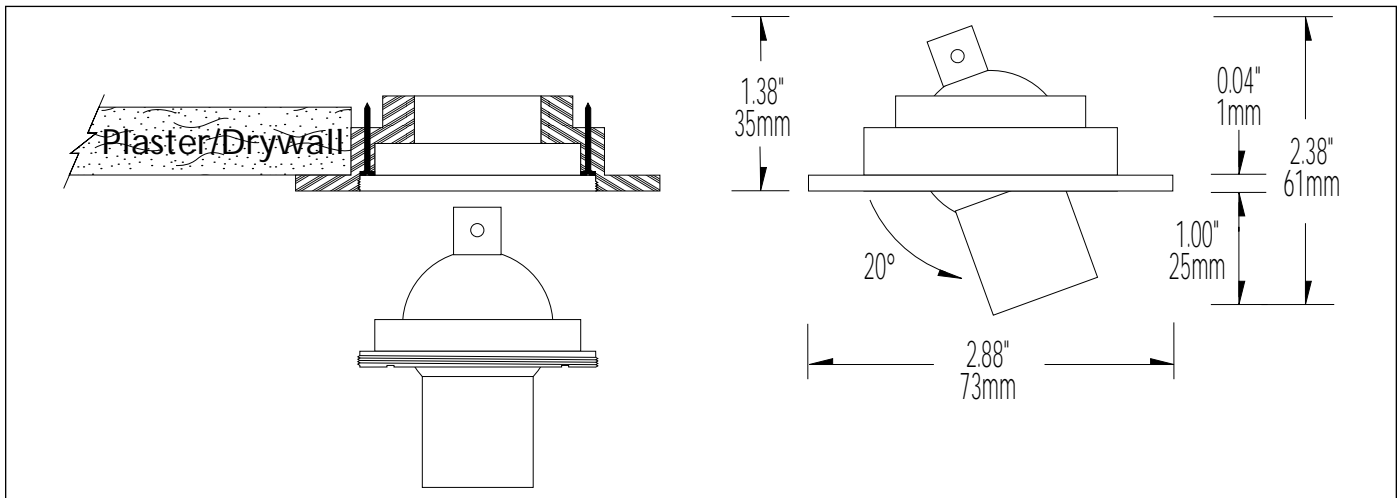

FDL-12M Lensed Eyeball with Orientation Lock

FIBER DOWNLIGHTS™

PROVISIONAL PRODUCT SPECIFICATION

Cat. No.	Description
FDL-12M-*_*_*_*_*_*_*_*_*_*	Eyeball lensed fitting
*	Specify acceptance (core) diameter
**	Specify finish: GR (gray polymer), A (aluminum), W (white), B (black), BR (bronze), C (chrome), G (brass)
***	Specify lens: C (clear), F (frosted)
****	Specify beam spread: SP (spot), MF (medium flood), FL (flood)

FDL-12M EYEBALL

GENERAL DESCRIPTION

Medium sized machined eyeball downlight for use with fiber optic cable and remote illuminator source. Lensed with optically ground glass (clear or frosted) which is available in spot, medium flood and flood beam options. Fully rotatable unit turns 20 degrees in all directions using detachable snoot which also acts as a glare shield, except with flood beam lens option. Unit disassembles and locks in orientation with clean sight line using spanner wrench provided. Internal threading and set screw holds fiber in position.