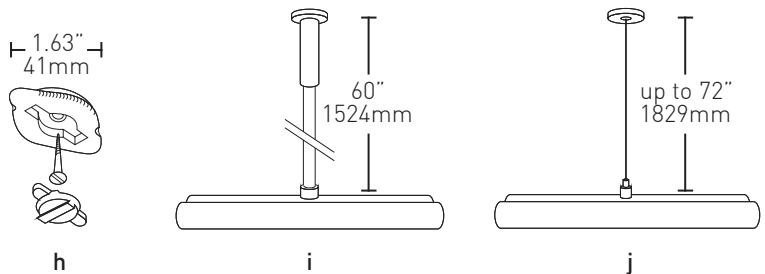

MACH

ACCESSORIES

TRACK OPTIONS

TRACK

Oval straight track (a) available in 48" (1219mm) and 96" (2438mm). Oval curved track (b) available in 60" (1524mm) length. A complete circle (c) may be accomplished with 8 curved track segments for a total diameter of 150" (3800mm). Square straight track (d) available in 72" (1829mm). Track may be field cut to desired length. See below for available finishes.

COUPLERS/ ADAPTERS

Live or isolated couplers allow interconnection of multiple track segments. Available in rigid (e) for continuing straight track runs or flexible (f) for continuing track runs around bends. XLT isolated coupler (g) is configurable to centrally connect up to 4 track segments. Available finishes are black or white.

MOUNTING/ SUSPENSION

Track may be directly mounted to a ceiling, wall or shelf with suspension adapter ASA-10 (h). Track may also be pendant mounted with fixed 60" (1524mm) length rod suspension (i) or up to 72" (1829mm) adjustable length cable wire suspension (j). Pendant mounts must be installed every 30" (762mm) along track for proper support. Available finishes are black or white.

ORDERING INFORMATION (track options)

TRACK OPTIONS

- AST-48*** Oval straight track 48" (1219mm)
- AST-96*** Oval straight track 96" (2438mm)
- ACU-60** Oval curved track 60" (1524mm)
- ASTS-72** Square straight track 72" (1829mm)
- ACA** Cantilever (pair)
- ACT-10** Live rigid power coupler
- ACT-15** Isolated rigid coupler
- ACT-20** Live flexible power coupler
- ACT-25** Isolated flexible power coupler
- ACT-35** XLT isolated coupler
- ASA-10** Direct suspension mount
- ARS** Rod suspension
- AWS** Cable wire suspension
- APK-10** Powerfeed kit