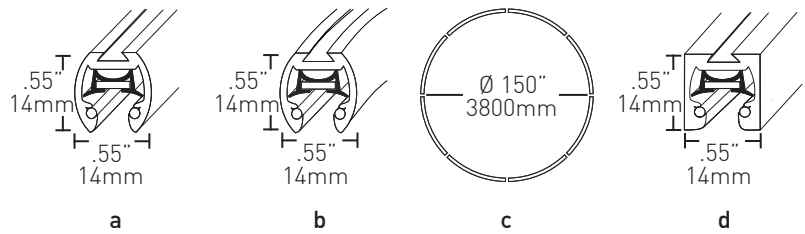

MACH

ACCESSORIES

TRACK OPTIONS

TRACK

Oval straight track (a) available in 48" (1219mm) and 96" (2438mm). Oval curved track (b) available in 60" (1524mm) length. A complete circle (c) may be accomplished with 8 curved track segments for a total diameter of 150" (3800mm). Square straight track (d) available in 72" (1829mm). Track may be field cut to desired length. See below for available finishes.

COUPLERS/ ADAPTERS

Live or isolated couplers allow interconnection of multiple track segments. Available in rigid (e) for continuing straight track runs or flexible (f) for continuing track runs around bends. XLT isolated coupler (g) is configurable to centrally connect up to 4 track segments. Available finishes are black or white.

MOUNTING/ SUSPENSION

Track may be directly mounted to a ceiling, wall or shelf with suspension adapter ASA-10 (h). Track may also be pendant mounted with fixed 60" (1524mm) length rod suspension (i) or up to 72" (1829mm) adjustable length cable wire suspension (j). Pendant mounts must be installed every 30" (762mm) along track for proper support. Available finishes are black or white.

ORDERING INFORMATION (track options)

TRACK OPTIONS

- AST-48*** Oval straight track 48" (1219mm)
- AST-96*** Oval straight track 96" (2438mm)
- ACU-60** Oval curved track 60" (1524mm)
- ASTS-72** Square straight track 72" (1829mm)
- ACA** Cantilever (pair)
- ACT-10** Live rigid power coupler
- ACT-15** Isolated rigid coupler
- ACT-20** Live flexible power coupler
- ACT-25** Isolated flexible power coupler
- ACT-35** XLT isolated coupler
- ASA-10** Direct suspension mount
- ARS** Rod suspension
- AWS** Cable wire suspension
- APK-10** Powerfeed kit