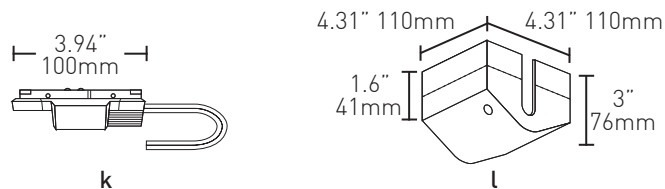

MACH

ACCESSORIES

TRACK OPTIONS

TRACK

Oval straight track (a) available in 48" (1219mm) and 96" (2438mm). Oval curved track (b) available in 60" (1524mm) length. A complete circle (c) may be accomplished with 8 curved track segments for a total diameter of 150" (3800mm). Square straight track (d) available in 72" (1829mm). Track may be field cut to desired length. See below for available finishes.

COUPLERS/ ADAPTERS

Live or isolated couplers allow interconnection of multiple track segments. Available in rigid (e) for continuing straight track runs or flexible (f) for continuing track runs around bends. XLT isolated coupler (g) is configurable to centrally connect up to 4 track segments. Available finishes are black or white.

MOUNTING/ SUSPENSION

Track may be directly mounted to a ceiling, wall or shelf with suspension adapter ASA-10 (h). Track may also be pendant mounted with fixed 60" (1524mm) length rod suspension (i) or up to 72" (1829mm) adjustable length cable wire suspension (j). Pendant mounts must be installed every 30" (762mm) along track for proper support. Available finishes are black or white.

ORDERING INFORMATION (track options)

TRACK OPTIONS

- AST-48*** Oval straight track 48" (1219mm)
- AST-96*** Oval straight track 96" (2438mm)
- ACU-60** Oval curved track 60" (1524mm)
- ASTS-72** Square straight track 72" (1829mm)
- ACA** Cantilever (pair)
- ACT-10** Live rigid power coupler
- ACT-15** Isolated rigid coupler
- ACT-20** Live flexible power coupler
- ACT-25** Isolated flexible power coupler
- ACT-35** XLT isolated coupler
- ASA-10** Direct suspension mount
- ARS** Rod suspension
- AWS** Cable wire suspension
- APK-10** Powerfeed kit