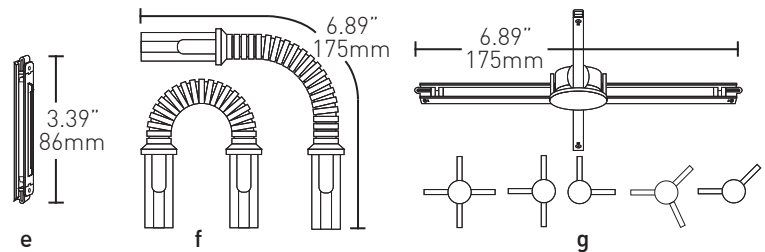

MACH

ACCESSORIES

TRACK OPTIONS

TRACK

Oval straight track (a) available in 48" (1219mm) and 96" (2438mm). Oval curved track (b) available in 60" (1524mm) length. A complete circle (c) may be accomplished with 8 curved track segments for a total diameter of 150" (3800mm). Square straight track (d) available in 72" (1829mm). Track may be field cut to desired length. See below for available finishes.

COUPLERS/ ADAPTERS

Live or isolated couplers allow interconnection of multiple track segments. Available in rigid (e) for continuing straight track runs or flexible (f) for continuing track runs around bends. XLT isolated coupler (g) is configurable to centrally connect up to 4 track segments. Available finishes are black or white.

MOUNTING/ SUSPENSION

Track may be directly mounted to a ceiling, wall or shelf with suspension adapter ASA-10 (h). Track may also be pendant mounted with fixed 60" (1524mm) length rod suspension (i) or up to 72" (1829mm) adjustable length cable wire suspension (j). Pendant mounts must be installed every 30" (762mm) along track for proper support. Available finishes are black or white.

ORDERING INFORMATION (track options)

TRACK OPTIONS

- AST-48*** Oval straight track 48" (1219mm)
- AST-96*** Oval straight track 96" (2438mm)
- ACU-60** Oval curved track 60" (1524mm)
- ASTS-72** Square straight track 72" (1829mm)
- ACA** Cantilever (pair)
- ACT-10** Live rigid power coupler
- ACT-15** Isolated rigid coupler
- ACT-20** Live flexible power coupler
- ACT-25** Isolated flexible power coupler
- ACT-35** XLT isolated coupler
- ASA-10** Direct suspension mount
- ARS** Rod suspension
- AWS** Cable wire suspension
- APK-10** Powerfeed kit