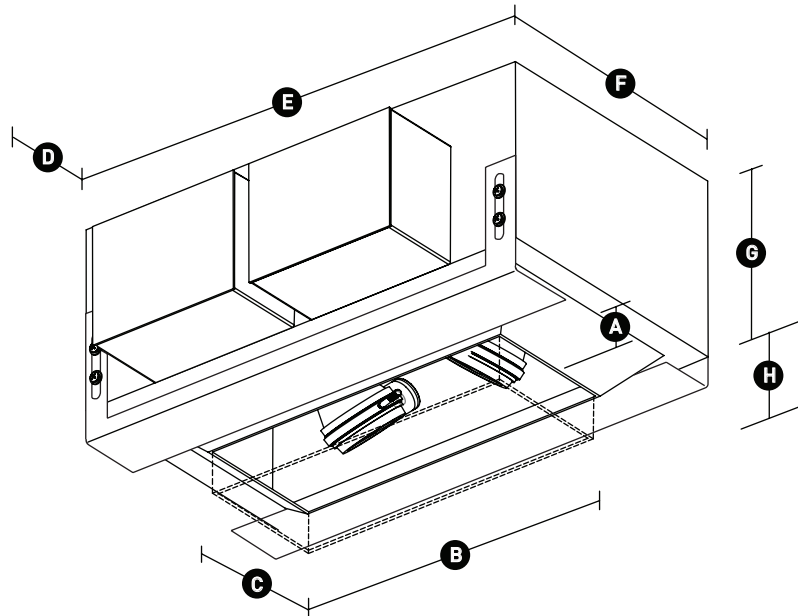

DH-NIC-AK

RECESSED DOWNLIGHT HOUSING

TWIN RECTANGLE NON-IC

DH-NIC-AK

Online Quick Product Page Reference: DLCATNIC-AK

DESCRIPTION

Special Features

Combination downlight with housing; twin, integral, Mach-style lampholders adjust from room side, 45° tilt and 30° pan; translucent or bronze perimeter border below ceiling line

Effects Devices

Optional translucent lens conceals lampholders

Ceiling

Use in non-IC, accessible and non-accessible ceilings up to 1" thick

Electrical Rating

50W maximum lamp with 90°C supply wire

Rated for through conductor or multibranch circuit supply wiring

Servicing

Transformer compartment and splice connections installed, serviceable from room side

Flange

Zero-sightline when used without perimeter border, protrudes 1.5" below ceiling line when used with perimeter border

- A** 1.5" / 38mm
- B** 9.10" / 231mm
- C** 4.86" / 124mm
- D** 2.95" / 75mm
- E** 14.10" / 358mm
- F** 10" / 254mm
- G** 5.75" / 146mm
- H** 3" / 76mm

TECHNICAL

CONSTRUCTION

Housing: Steel and riveted aluminum