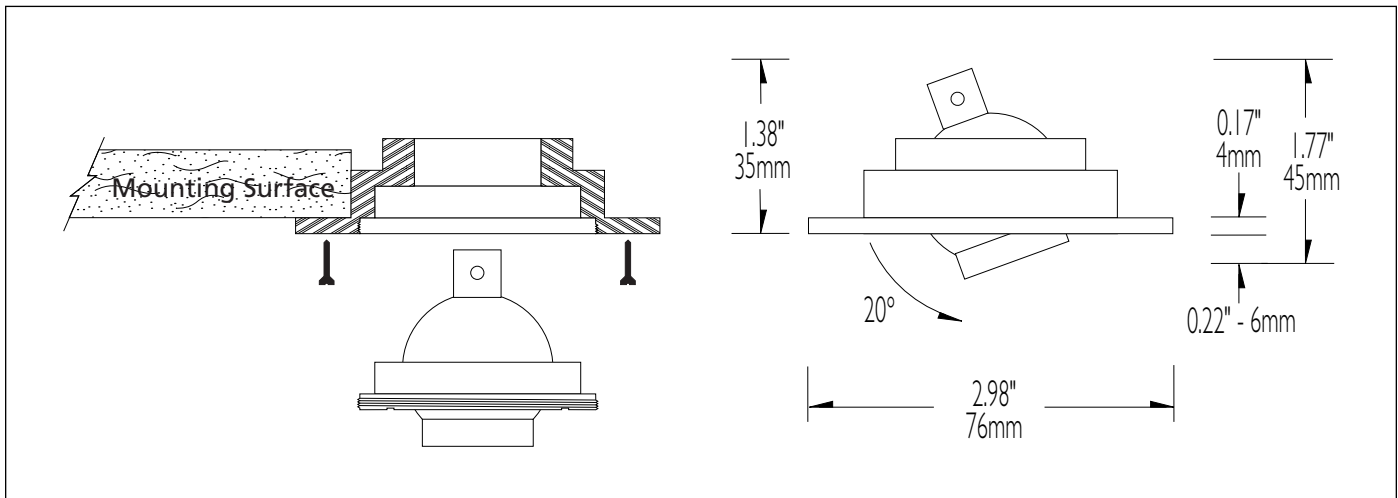

FDL-12MS Lensed Eyeball with Orientation Lock

FIBER DOWNLIGHTS™

PROVISIONAL PRODUCT SPECIFICATION

Cat. No.	Description
FDL-12MS-*.**.***.****	Eyeball lensed fitting
*	Specify acceptance (core) diameter
**	Specify finish: GR (gray polymer), A (aluminum), W (white), B (black), BR (bronze), C (chrome), G (brass)
***	Specify lens: C (clear), F (frosted)
****	Specify beam spread: SP (spot), MF (medium flood), FL (flood)

FDL-12MS EYEBALL

GENERAL DESCRIPTION

Medium sized, wet location machined eyeball downlight for use with fiber optic cable and remote illuminator source. Internally lensed with optically ground glass (clear or frosted) which is available in spot and medium flood beam options. Fully rotatable unit turns 20 degrees in all directions. Unit disassembles and locks in orientation using spanner wrench provided. Internal threading and set screw holds fiber in position.

Core Diameter	S8	S14	S24	S36
	1/8"	5/32"	3/16"	1/4"
FBGE (Glass)	●	●	●	●
FBPE (Solid Core Plastic)	●		●	●
FBSE (Stranded Plastic)				●

PHOTOMETRY

Consult factory for availability of photometric data.

LUCIFER
LIGHTING COMPANY