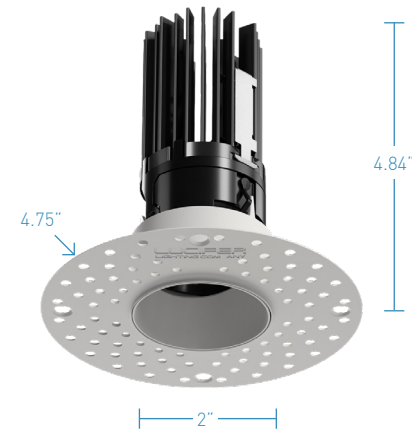

## SPRING-LOADED RETENTION ROLLERS

Innovative design uses constant force mechanics to keep fixture snug against the ceiling plane. For ceiling thicknesses of 1/2" to 2".

An integrated driver ensures installation ease without sacrificing closet or attic space to store power supplies typically common to other manufacturers.

**FLANGE OPTIONS**

Trimless or overlay flange options for a minimal, modern aesthetic.

**2" FLANGE**

Shown with Round Trim and Round Baffle

**2" TRIMLESS**

Shown with Round Applique and Round Baffle

**1" ZERO-SIGHTLINE**

Shown with Square Applique and Square Baffle

**1" ZERO-SIGHTLINE**

Shown with Pinhole Applique and Pinhole Baffle

**TRIMLESS MILLWORK**

Available for both 2" Round and Square.

**ZERO-SIGHTLINE MILLWORK**

Available for 1" Round.