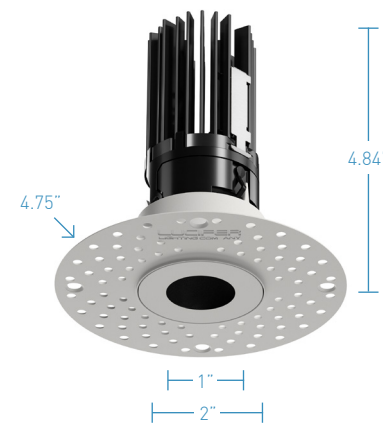

## SPRING-LOADED RETENTION ROLLERS

Innovative design uses constant force mechanics to keep fixture snug against the ceiling plane. For ceiling thicknesses of 1/2" to 2".

An integrated driver ensures installation ease without sacrificing closet or attic space to store power supplies typically common to other manufacturers.

**FLANGE OPTIONS**

Trimless or overlay flange options for a minimal, modern aesthetic.

**2" FLANGE**

Shown with Round Trim and Round Baffle

**2" TRIMLESS**

Shown with Round Applique and Round Baffle

**1" ZERO-SIGHTLINE**

Shown with Square Applique and Square Baffle

**1" ZERO-SIGHTLINE**

Shown with Pinhole Applique and Pinhole Baffle

**TRIMLESS MILLWORK**

Available for both 2" Round and Square.

**ZERO-SIGHTLINE MILLWORK**

Available for 1" Round.