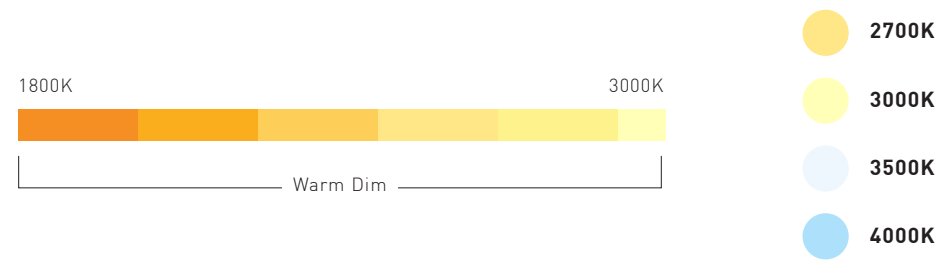

Bright but dimmable – our LEDs bring consistent cool or warm inviting light to life.

COLOR TEMPERATURES