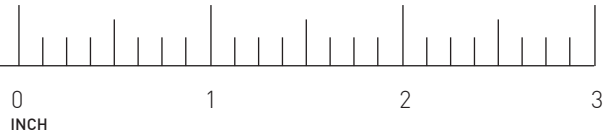

## TINY APERTURES, BIG LIGHT

Available in 2" small aperture and 1" pinhole in both round and square. Five standard finishes and custom finishes available.

1" Pinhole Square

1" Pinhole Round

2" Small Aperture Square