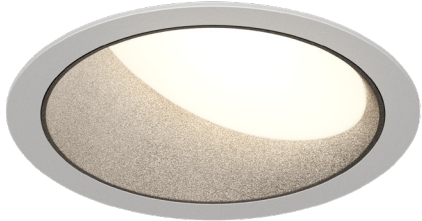

42" SETBACK / 42" ON CENTER SPACING

- Average fc: 7.22
- Min / max: 7.60
- 10ft ceiling shown / 8-12ft ideal
- 9 fixtures / 35ft wall shown