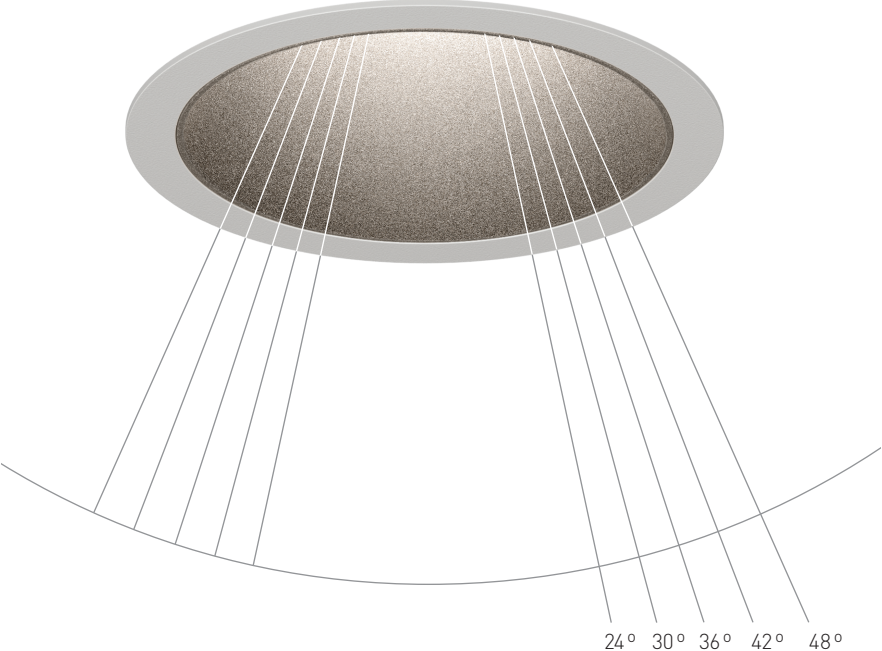

# Our special Zoom Optic makes it easy to adjust beam spreads to highlight what's most important.

### ENHANCED ACCESSORY

Fixture as standard is specifiable with one of five dedicated beam spreads. Zoom Optic is a special adjustable accessory ordered in place of fixed distribution optics to adjust beam spread on site.

### CLICK-TO-SET BEAM SPREADS

Proprietary, patent-pending technology provides in the field flexibility – just turn the optic and click into any of five, fixed beam spreads.