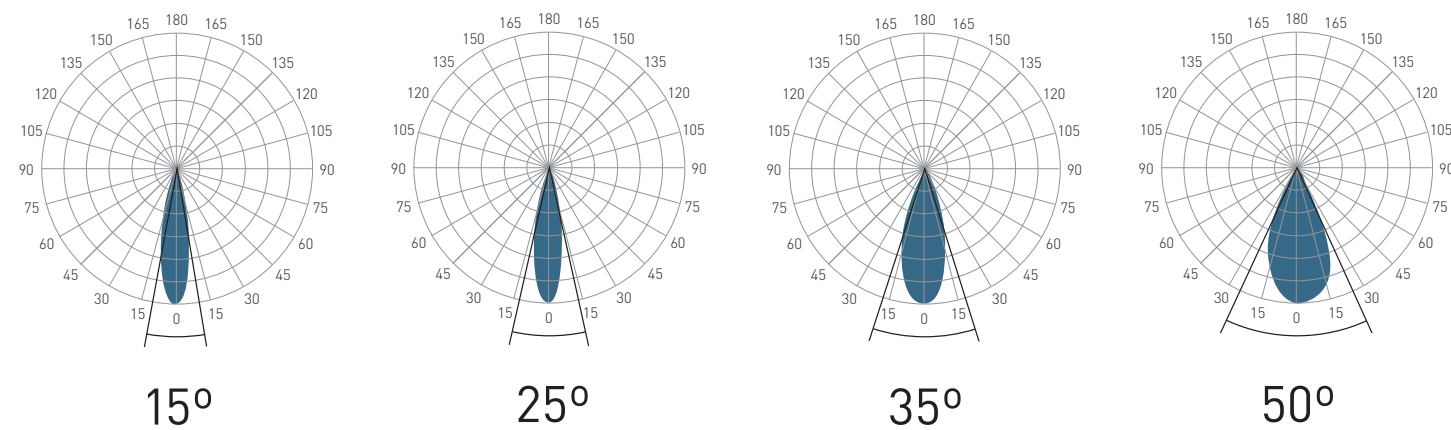

PHOTOMETRY

WARM DIM

WARM DIM PROFILE

9009D 3000K - 1800K	Full on 100%	Dimmed to 80%	Dimmed to 70%	Dimmed to 50%	Dimmed to 20%	Dimmed to 10%	Dimmed to 2%
CCT (K)	3000	2900	2850	2550	2000	1900	1800
Light Output (Lm)	587	470	411	294	117	59	12
Power (W)	12	9.6	8.4	6.0	2.4	1.2	0.2
Efficacy (LPW)	49	49	49	49	49	49	49