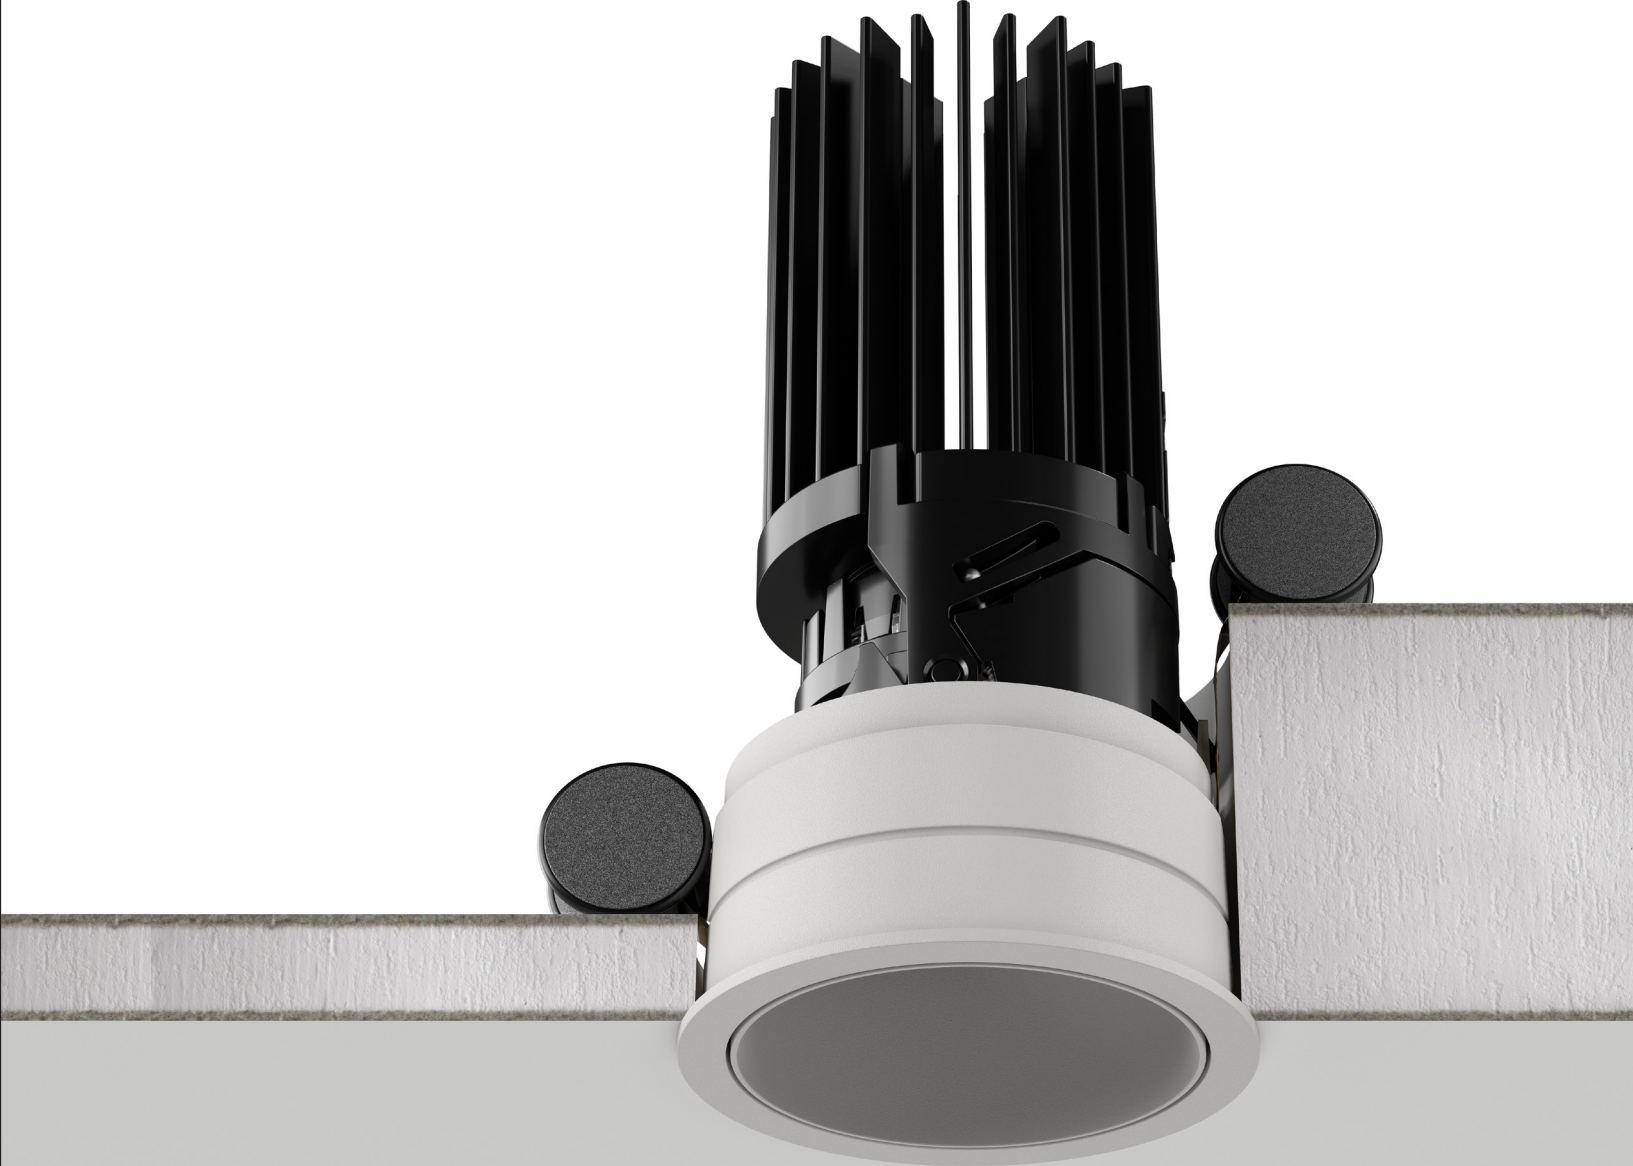

2" Small Aperture Round

## SPRING-LOADED RETENTION ROLLERS

Innovative design uses constant force mechanics to keep fixture snug against the ceiling plane. For ceiling thicknesses of 1/2" to 2".

An integrated driver ensures installation ease without sacrificing closet or attic space to store power supplies typically common to other manufacturers.