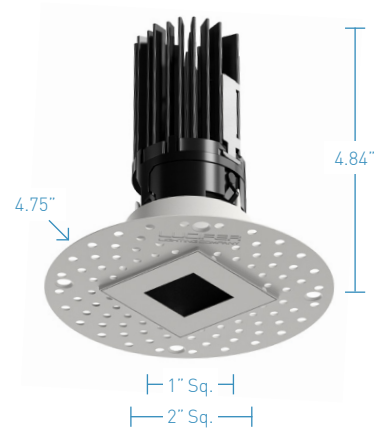

## SPRING-LOADED RETENTION ROLLERS

Innovative design uses constant force mechanics to keep fixture snug against the ceiling plane. For ceiling thicknesses of 1/2" to 2".

An integrated driver ensures installation ease without sacrificing closet or attic space to store power supplies typically common to other manufacturers.

**FLANGE OPTIONS**

Trimless or overlay flange options for a minimal, modern aesthetic.

**2" FLANGE**

Shown with Round Trim and Round Baffle

**2" TRIMLESS**

Shown with Round Applique and Round Baffle

**1" ZERO-SIGHTLINE**

Shown with Square Applique and Square Baffle

**1" ZERO-SIGHTLINE**

Shown with Pinhole Applique and Pinhole Baffle

**TRIMLESS MILLWORK**

Available for both 2" Round and Square.

**ZERO-SIGHTLINE MILLWORK**

Available for 1" Round.