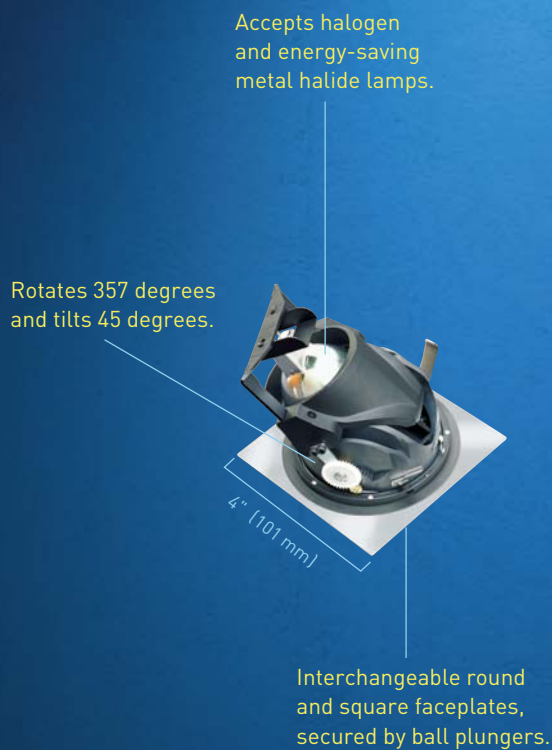

## Less fixture. More light.

At Lucifer Lighting, we use innovative design and advanced technology to make small fixtures that create big impacts. For example, our newest downlight features two concealed, self-locking, internal gear trains that allow trim rotation, tilt and hot aim to be precision-adjusted from the room side, so you see the effect as you're creating it. And appliquéés are low-profile, self-leveling, and trimless, so you get a perfect, seamless finish on every installation.

### The industry's first dual-axis gear-driven downlight, only from Lucifer Lighting.

- Adjust rotation and tilt from inside the room, with the light on, using just a screwdriver.
- Control beam, color and glare by stacking up to three effects devices in any fixture.
- Awarded "Best of Category", for downlights, wallwashers and accent lights, Lightfair International 2007.