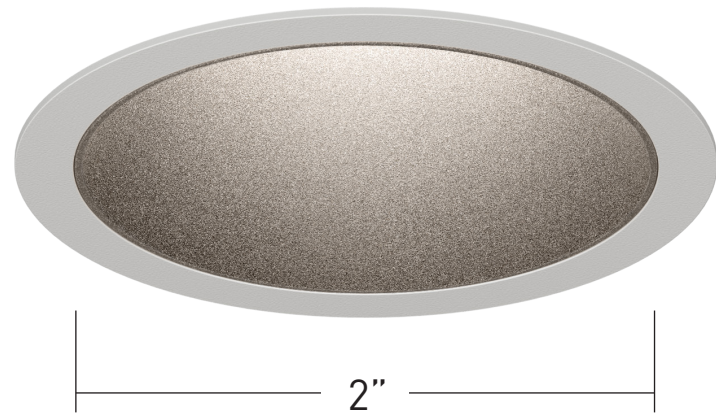

ATOMOS™

INTRODUCING ATOMOS. WE'VE PUT EVERYTHING WE KNOW ABOUT THERMALS, OPTICS, AND EASE OF INSTALLATION INTO ATOMOS, OUR SMALLEST DOWNLIGHT, YET.